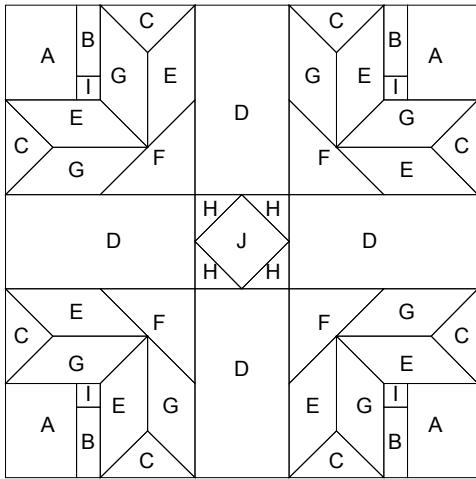

Unnamed

Key Block (41/100 actual size)

Cutting Diagrams

Patch Count